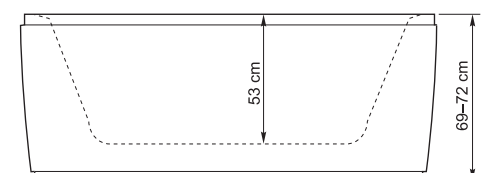

FEATURES

- Freestanding bath.
- Double-sided seating possibility - two different back and/or foot massages.
- Massage with the same amount of power as a therapeutic tub.
- Spine protected from strong, direct hydro-massage.
- Special adjustable lumbar massage.
- Aquator Touch-screen. Unique driving system, which makes using the various massage baths more comprehensive, precise and delicate. Extremely comfortable to use.
- Price includes all possible massage components (back, side and foot massage).
  There are 16 hydro-jets and 17 air-jets in total.
- Only top quality components and materials are used in production (Koller - Austria, Lucite - Great Britain, Röhm-Degussa - Germany).
- DME Award 2007 (Design Management Europe Award 2007).