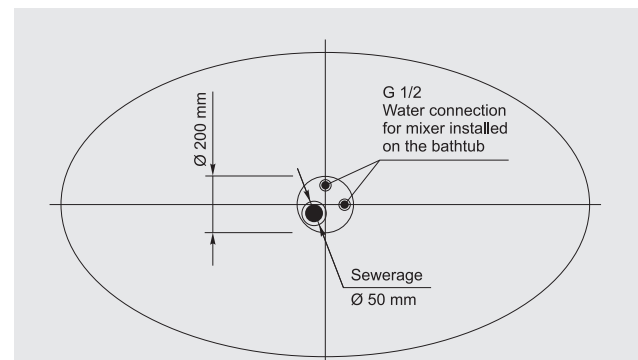

Monte Carlo

COMBI POWER 691

Pneumatic control system

Side massage
Back massage
Foot massage
Air massage
Bath

Pump	2
Power (kW)	3,0
Micro-jets	6
Midi-jets	9
Air-jets	17
Super-jets	1

COMBI 690

Pneumatic control system

Side massage
Back massage
Foot massage
Air massage
Bath

Pump	1
Power (kW)	2,3
Micro-jets	6
Midi-jets	9
Air-jets	17
Super-jets	1

HYDRO POWER 491

Pneumatic control system

Side massage
Back massage
Foot massage
Bath

Pump	2
Power (kW)	2,2
Micro-jets	6
Midi-jets	9
Air-jets	-
Super-jets	1

HYDRO 490

Pneumatic control system

Side massage
Back massage
Foot massage
Bath

Pump	1
Power (kW)	1,5
Micro-jets	6
Midi-jets	9
Air-jets	-
Super-jets	1

AERO 390

Pneumatic control system

Air massage
Bath

Pump	-
Power (kW)	0,8
Micro-jets	-
Midi-jets	-
Air-jets	17
Super-jets	-

BATH 290

Bathtub
Frame
Siphon (drain and overflow)

Pump	-
Power (kW)	-
Micro-jets	-
Midi-jets	-
Air-jets	-
Super-jets	-

ADDITIONAL EQUIPMENT

- 090 Front panel
- 803 Control system "Aquator Touch-Screen"
- 802 Electronic switching
- 8202 Colour-light therapy with STOP function
- 8201 Colour-light therapy
- 820 Underwater light
- 808/8081 Water heater 1,5 kW / 3,0 kW
- 809 Air heater for blower 230 W
- 807 Air ozonator for blower
- 812 Forced hydro-massage
- 841/8412 Headrest "NEPTUN" black/white
- 856 Cascade Cristina
- 858 Bath filling via special overflow

BATH LEGS POSITIONS