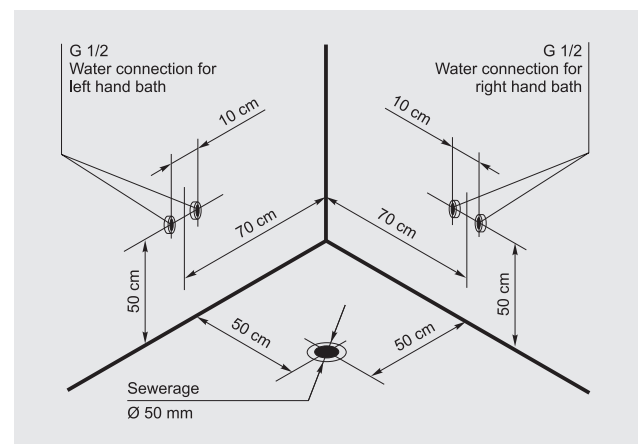

BATH 2183

Bathtub
Frame
Siphon (drain and
overflow)

Pump -
Power (kW) -
Micro-jets -
Midi-jets -
Air-jets -

BATH LEGS POSITIONS