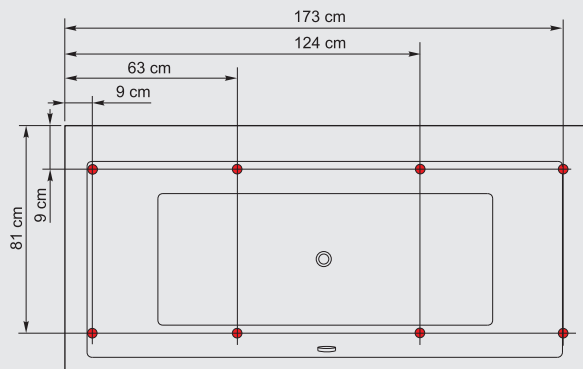

ADDITIONAL EQUIPMENT

- 0183 Front panel
- 020 Side panel
- 803 Control system "Aquator Touch-Screen"
- 802 Electronic switching
- 8202 Colour-light therapy with STOP function
- 8201 Colour-light therapy
- 820 Underwater light
- 808/8081 Water heater 1,5 kW / 3,0 kW
- 809 Air heater for blower 230 W
- 807 Air ozonator for blower
- 812 Forced hydro-massage
- 841/8412 Headrest "NEPTUN" black/white
- 843 Headrest "MARE"
- 838 Wooden bath seat "Rest 74"
- 856 Cascade Cristina
- 858 Bath filling via special overflow