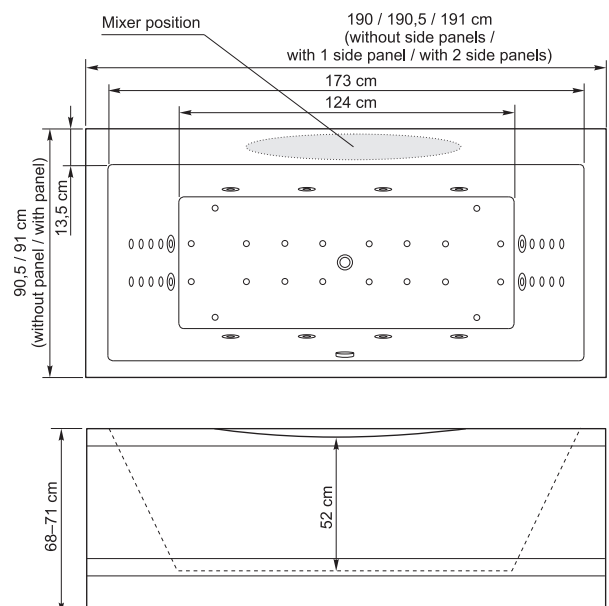

FEATURES

- Powerful hydro- and aero-massage.
- Special pillow ensures the neck muscles are relaxed in every position.
- Spine protected from strong, direct hydro-massage.
- Double-sided seating possibility.
- Aquator Touch-screen. Unique driving system, which makes using the various massage baths more comprehensive, precise and delicate. Extremely comfortable to use.
- Price includes all possible massage components (back, side and foot massage).
  There are 28 hydro-jets and 20 air-jets in total.
- Only top quality components and materials are used in production (Koller - Austria, Lucite - Great Britain, Röhm-Degussa - Germany).
- DME Award 2007 (Design Management Europe Award 2007).